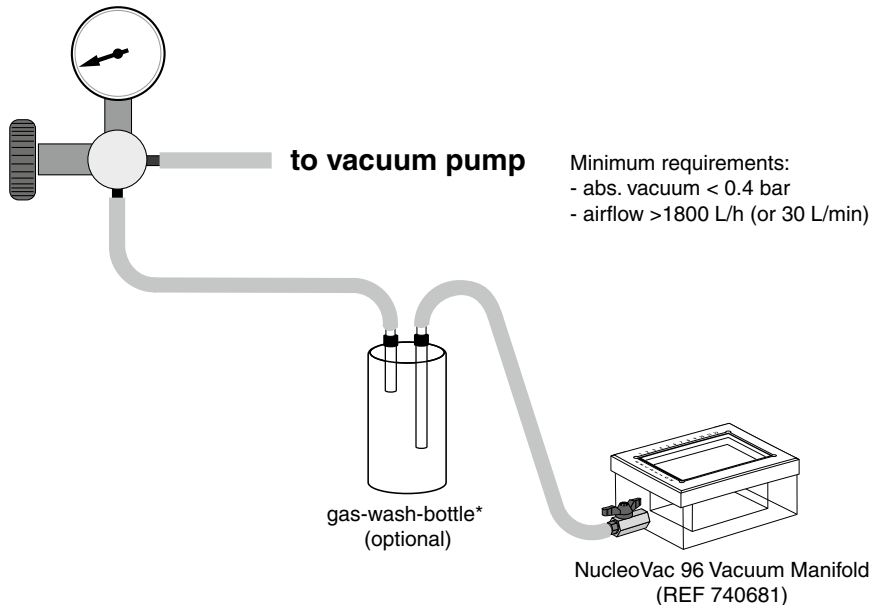

NucleoVac Vacuum Regulator

1 Contents

NucleoVac Vacuum Regulator	
REF	740641
740641	1

2 How to connect the NucleoVac Vacuum Regulator

Compatible Tubing: 8 mm (inner diameter)

NucleoVac Vacuum Regulator

*Vacuum can cause implosions. Please make sure to use appropriate vessels. When working with vacuum use caution and wear safety glasses near a vacuum manifold under pressure.